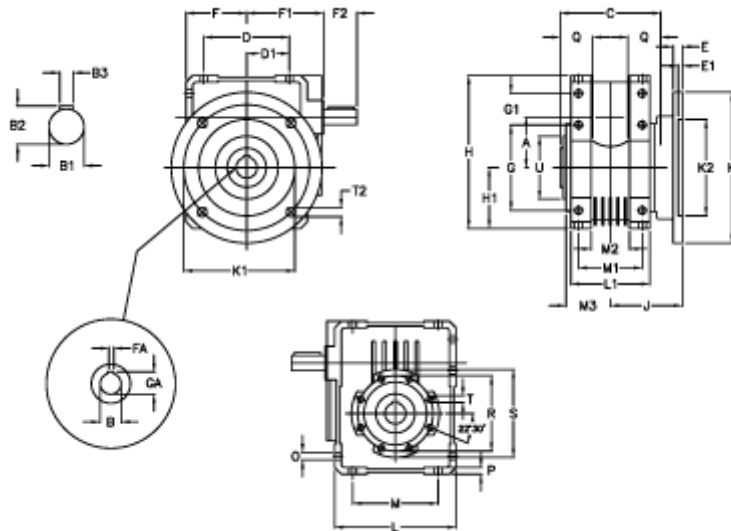

Article number: 3922086007500

Description: Worm gear with solid input shaft
W 86UFC1-7-HS unassembled

Measures

A = 86.90	Description = W86UFC-xx-P71 B5	G1 = 45.5	L = 200	Q = 45
B = 35	E = 15	GA = 38.3	L1 = 125	R = 130
B1 = 25	E1 = 6	H = 245.5	M = 144	S = 150
B2 = 28.0	F = 100.0	H1 = 100.0	M1 = 101	T = M10x18
B3 = 8	F1 = 142.5	J = 110.5	M2 = 57	T2 = 12.5
C = 140	F2 = 50	K = 210	M3 = 64.5	U = 110
D = 144.0	FA = 10	K1 = 176	O = 11.5	
D1 = 72.0	G = 144	K2 = 152	P = 11	